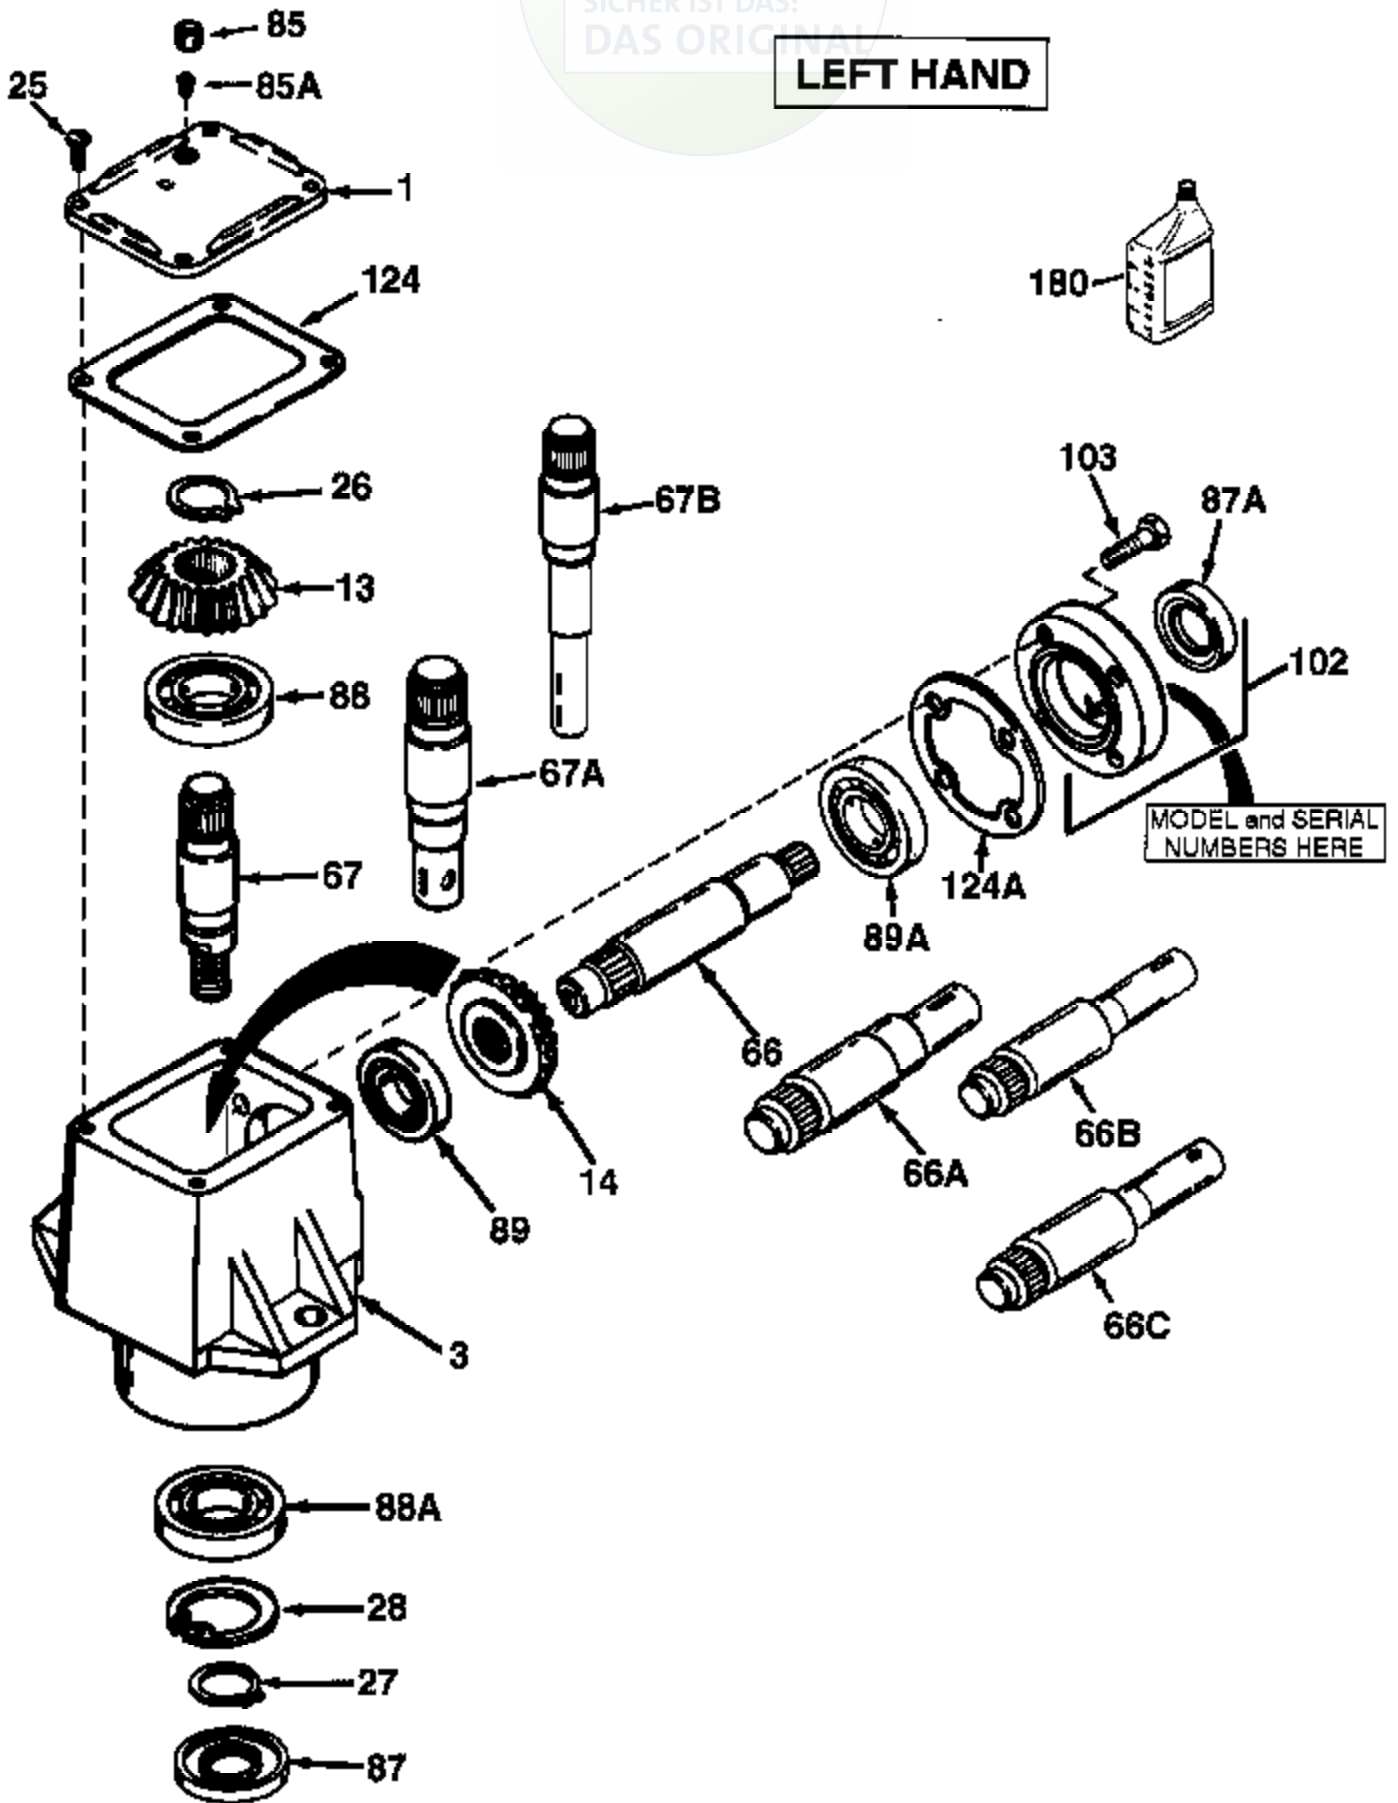

# JOIST

SICHER IST DAS:  
DAS ORIGINAL

**LEFT HAND**

Ref #	Part Number	Qty	Description
	794340A		Left Hand Head Assembly (Incl. 1 thru 124A)
1	772067		Cover
3	770026A		Right Angle Drive Housing
13	778101A		Miter Gear (17 teeth) (7/8" ID)
25	792025		Screw, 10-24 x 1/2"
26	788018		Retainer Ring
27	788019		Retainer Ring
66A	776227		Input Shaft (6.175" long)
67B	776113		Output Shaft (4.540" long)
85	792039		Pipe Plug, 1/8-27 (countersunk headle ss)
87A	788031		Oil Seal
87	788029		Oil Seal
88	780034	1000-1000-018	Ball Bearing 2 of 2
89	780024	Peerless	Ball Bearing
102	786029		Retainer Cap & Seal (Incl. 87A & 103)
103	792026		Screw, 1/4-20 x 7/8"
124	788028		Cover Gasket
124A	788030B		Cap Gasket
180	730229A		Gear Oil 80W90